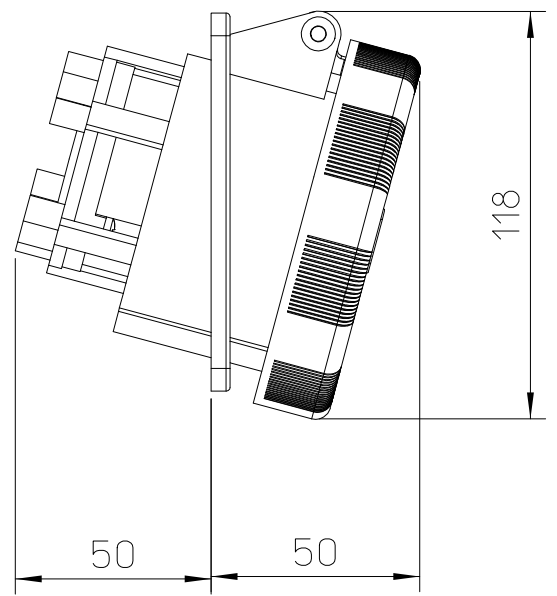

Diritti riservati All rights reserved

dimensions in mm	<b>PEW 3295 PI</b> bulkhead mounting housings, sockets, 3 poles + N + PE, 32A	Scale 1:2	
Date 18/05/17			
Sign. C. Mainini			