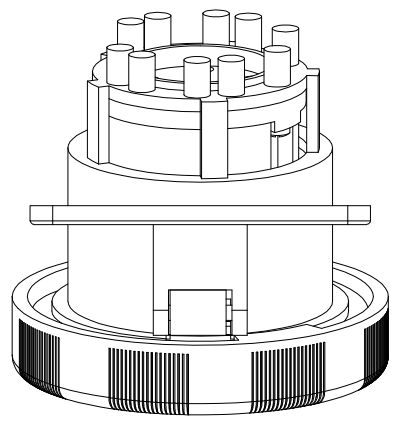

Diritti riservati All rights reserved

dimensions in mm	<b>PEW 3295 PI</b> bulkhead mounting housings, sockets, 3 poles + N + PE, 32A	Scale 1:2	
Date 18/05/17			
Sign. C. Mainini			