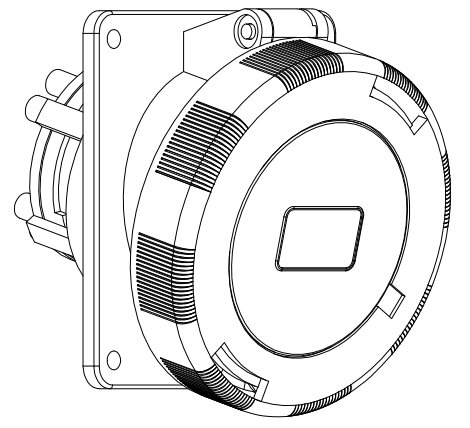

Diritti riservati All rights reserved

dimensions in mm	<b>PEW 3295 PI</b> bulkhead mounting housings, sockets, 3 poles + N + PE, 32A	Scale 1:2	
Date 18/05/17			
Sign. C. Mainini			