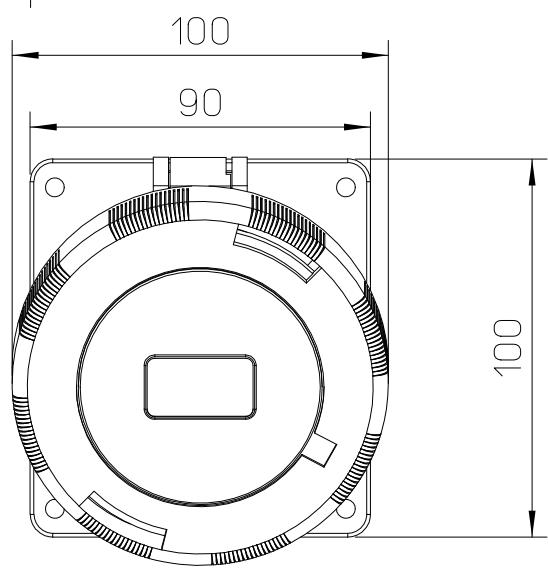

Diritti riservati All rights reserved

dimensions in mm	<b>PEW 3295 PI</b> bulkhead mounting housings, sockets, 3 poles + N + PE, 32A	Scale 1:2	
Date 18/05/17			
Sign. C. Mainini			