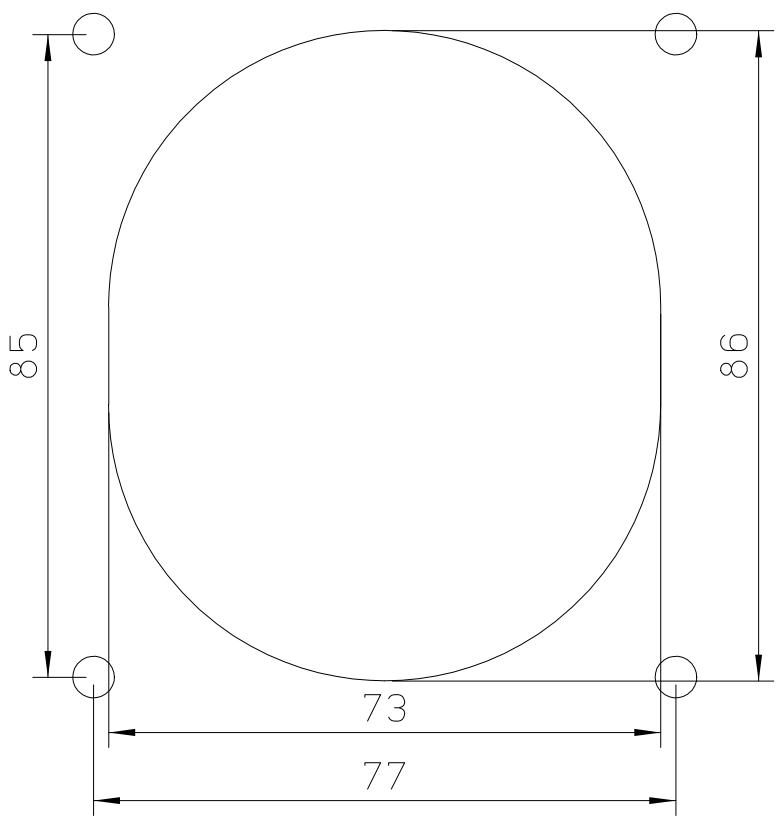

Diritti riservati All rights reserved

dimensions in mm	<b>PEW 3295 PI</b> bulkhead mounting housings, sockets, 3 poles + N + PE, 32A	Scale 1:2	
Date 18/05/17			
Sign. C. Mainini			